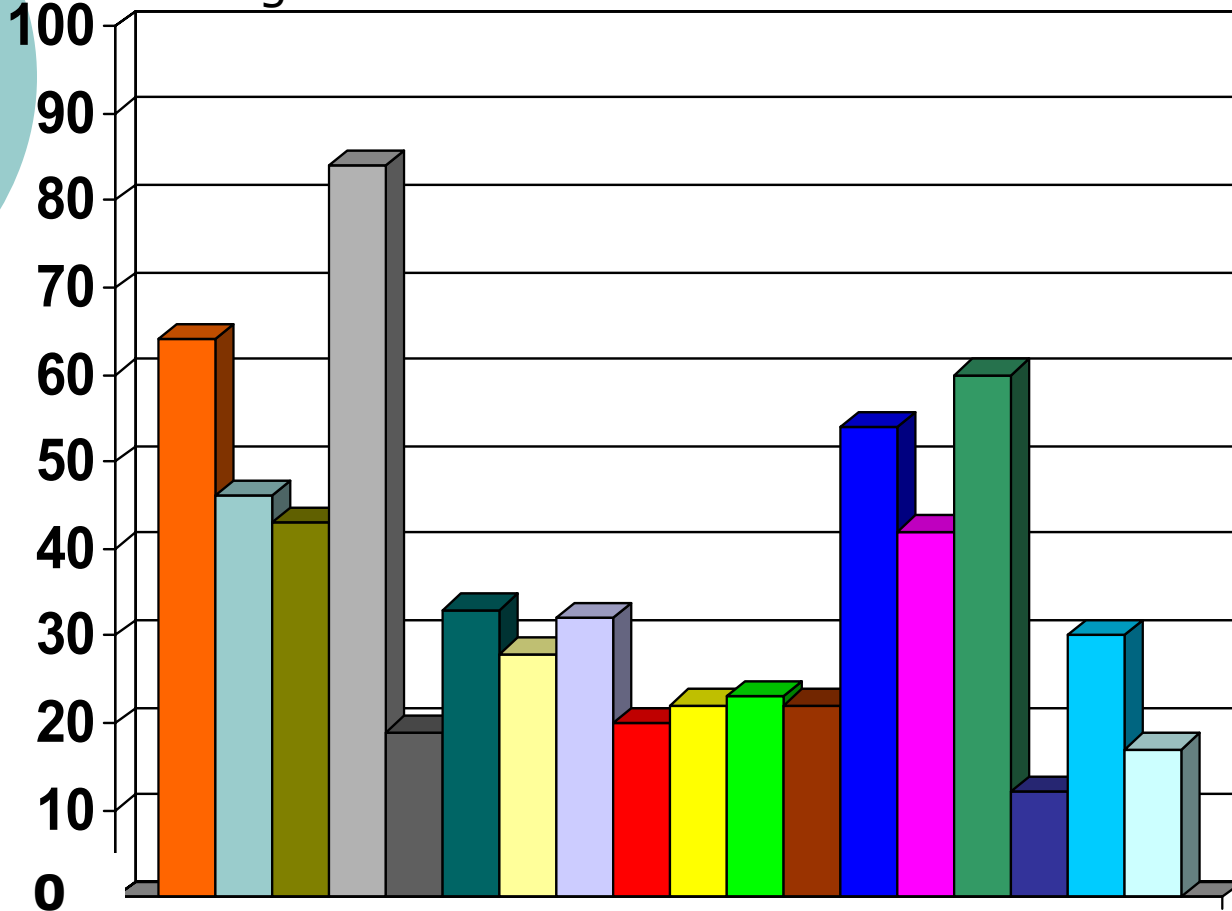

City of El Centro Survey Special Events

Percentage of 681

Music	437
Food	312
Arts	296
Cultural	569
Vehicle Show	132
Coof Off	222
Patriotic	190
Historical	217
Circus	138
Parades	150
Talent Show	160
Animals	149
Street Fair	366
Theatrical Plays	287
Concerts	409
Agricultural	84
Sport Entertainment	205
Heritage	117

When would you like these events to take place?

Percentage of 681

What part of the day would you like the event to occur?

Percentage of 681

Gender

Age

Percentage of 681