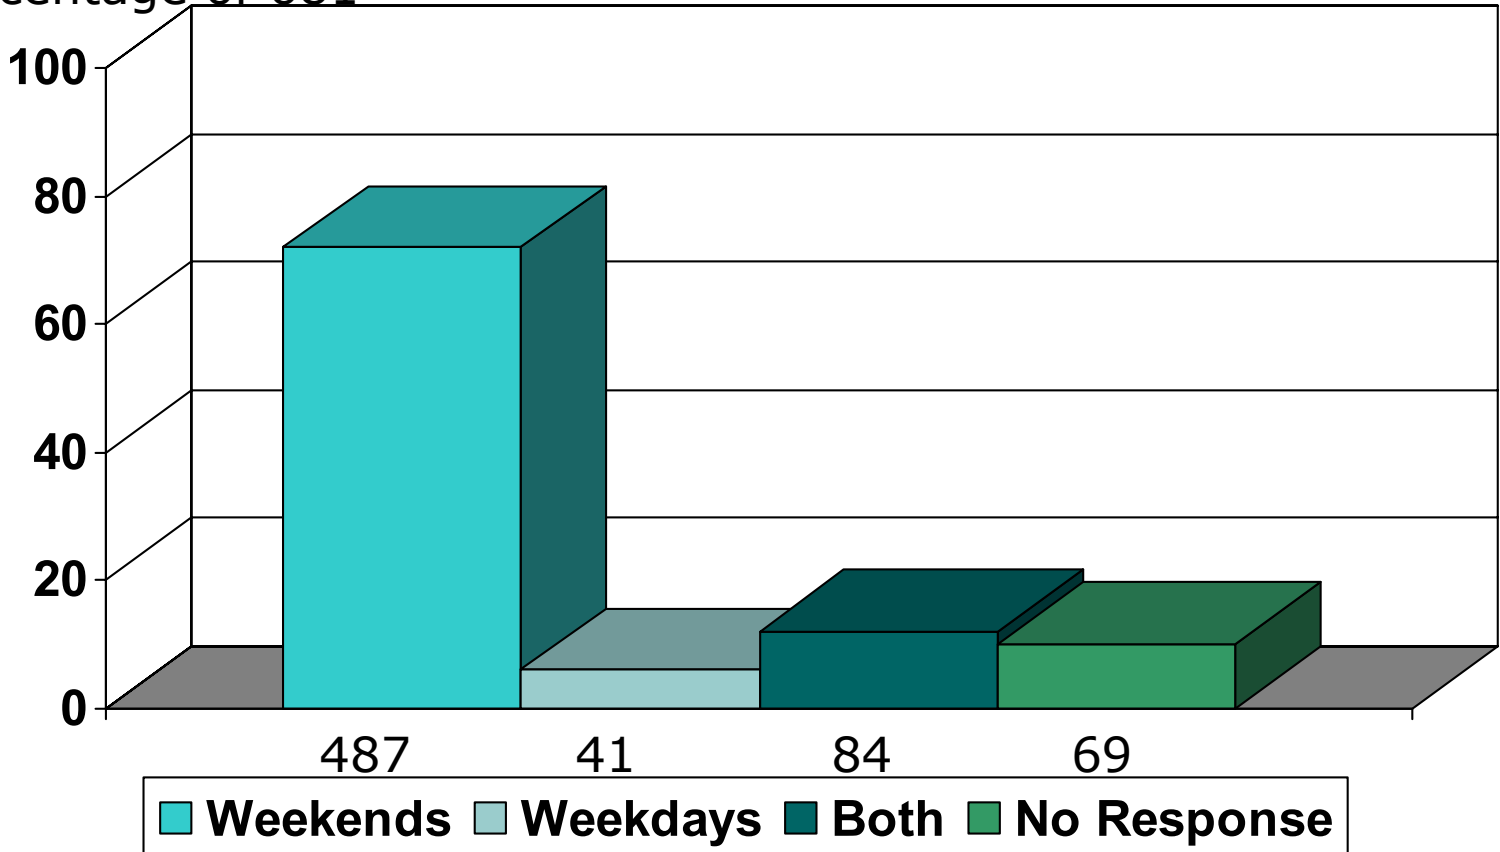

City of El Centro Survey Special Events

Percentage of 681

Music	437
Food	312
Arts	296
Cultural	569
Vehicle Show	132
Coof Off	222
Patriotic	190
Historical	217
Circus	138
Parades	150
Talent Show	160
Animals	149
Street Fair	366
Theatrical Plays	287
Concerts	409
Agricultural	84
Sport Entertainment	205
Heritage	117

When would you like these events to take place?

Percentage of 681

What part of the day would you like the event to occur?

Percentage of 681

Gender

Age

Percentage of 681