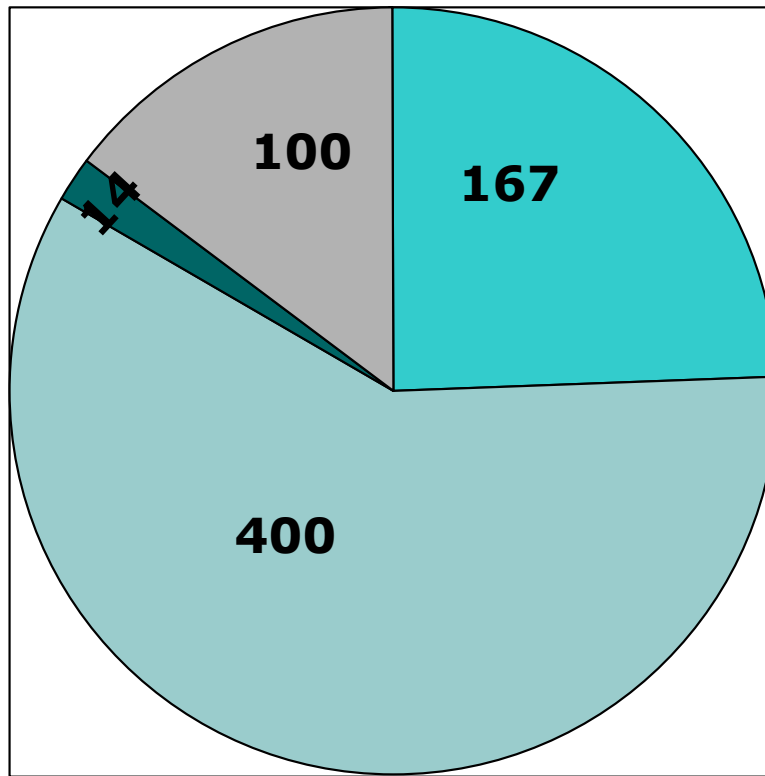

City of El Centro Survey Special Events

Percentage of 681

Music	437
Food	312
Arts	296
Cultural	569
Vehicle Show	132
Coof Off	222
Patriotic	190
Historical	217
Circus	138
Parades	150
Talent Show	160
Animals	149
Street Fair	366
Theatrical Plays	287
Concerts	409
Agricultural	84
Sport Entertainment	205
Heritage	117

When would you like these events to take place?

Percentage of 681

What part of the day would you like the event to occur?

Percentage of 681

Gender

Age

Percentage of 681